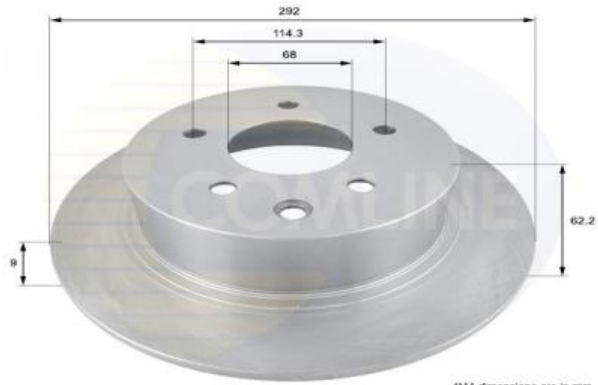

AUTO PARTS

Product Bulletin

ADC0275 - Brake disc

Vehicles

NISSAN,

Technical Info

Brake Disc Thickness (mm)	9	Minimum Thickness (mm)	8
Brake Disc Type	Solid Disc	Number of Bores	1
Centering Diameter (mm)	68	Number of Holes	5
Fitting Position	Rear Axle	Outer Diameter (mm)	292
Height (mm)	62.2	Pitch Circle	114.3

**All dimensions are in mm.

Cross References

A.B.S.	17890	ABE	C41047ABE	ACDELCO	AC3128D
ALLIED NIPPON	AND6096	AP	14962	AP	14962 V
APEC	DSK2555	ASHIKA	61-01-120	ASHUKI	N014-29
ATE	24.0109-0157.1	ATE	NIR - 14-11-2017	BENDIX	562576BC
BETTAPARTS	BD1479S	BLUE PRINT	ADN143127	BORG & BECK	BBD4670
BORG & BECK	NIR - 14-12-2017	BOSCH	0 986 479 362	BR-WORLD	RS0042
Brake Fit	SDK6206	BRAKE-ENGG	DI956642	BRECO	BS 7753
BRECO	BS7753	BREMBO	08.A715.10	BREMBO	08.A715.11
CAR	142.1321	CIFAM	800-903C	DELPHI	BG4108
DELPHI	BG4108C	DENCKERMANN	B130585	E.T.F.	19-2432