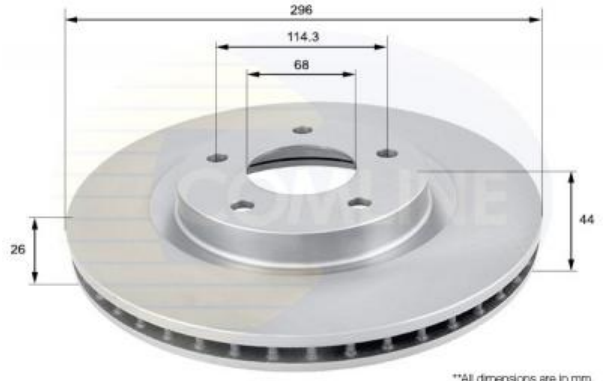

AUTO PARTS

Product Bulletin

ADC0274V - Brake disc

Vehicles

NISSAN, RENAULT,

Technical Info

Brake Disc Thickness (mm)	26	Minimum Thickness (mm)	24
Brake Disc Type	Vented Disc	Number of Holes	5
Centering Diameter (mm)	68.0	Outer Diameter (mm)	296
Fitting Position	Front Axle	Pitch Circle	114.3
Height (mm)	44		

**All dimensions are in mm.

Cross References

A.B.S.	17889	ABE	C31102ABE	ACDELCO	AC3127D
ALLIED NIPPON	AND6024	AP	25156 E	AP	25156E
APEC	DSK2554	ASHIKA	60-01-157	ASHUKI	0990-4901
ATE	24.0126-0154.1	BENDIX	562578BC	BETTAPARTS	BD1478V
BLUE PRINT	ADN143130	BORG & BECK	BBD4657	BOSCH	0 986 479 358
BR-WORLD	RS0041	Brake Fit	SDK6239	BRAKE-ENGG	DI956641
BRECO	BS 8765	BRECO	BS8765	BREMBO	09.A716.11
BREMBO	09.A716.14	BREMBO	09.A716.20	CAR	142.132
CIFAM	800-902C	DELPHI	BG4109	DELPHI	BG4109C
E.T.F.	19-5802	FEBI	NIR-11-01-2018	FERODO	DDF1589