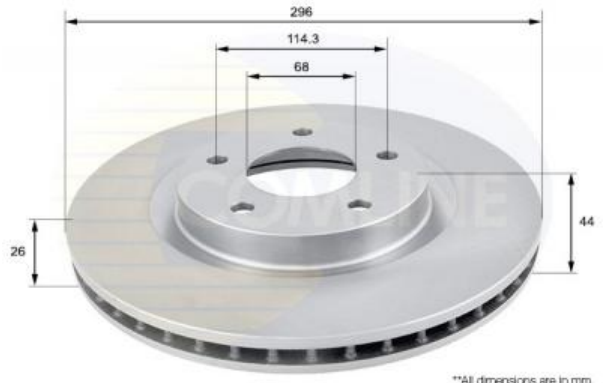

AUTO PARTS

Product Bulletin

ADC0274V - Brake disc

Vehicles

NISSAN, RENAULT,

Technical Info

Brake Disc Thickness (mm)	26	Minimum Thickness (mm)	24
Brake Disc Type	Vented Disc	Number of Holes	5
Centering Diameter (mm)	68.0	Outer Diameter (mm)	296
Fitting Position	Front Axle	Pitch Circle	114.3
Height (mm)	44		

**All dimensions are in mm.

Cross References

A.B.S.	17889	ABE	C31102ABE	ACDELCO	AC3127D
ALLIED NIPPON	AND6024	AP	25156 E	AP	25156E
APEC	DSK2554	ASHIKA	60-01-157	ASHUKI	0990-4901
ATE	24.0126-0154.1	BENDIX	562578BC	BETTAPARTS	BD1478V
BLUE PRINT	ADN143130	BORG & BECK	BBD4657	BOSCH	0 986 479 358
BR-WORLD	RS0041	Brake Fit	SDK6239	BRAKE-ENGG	DI956641
BRECO	BS 8765	BRECO	BS8765	BREMBO	09.A716.11
BREMBO	09.A716.14	BREMBO	09.A716.20	CAR	142.132
CIFAM	800-902C	DELPHI	BG4109	DELPHI	BG4109C
E.T.F.	19-5802	FEBI	NIR-11-01-2018	FERODO	DDF1589