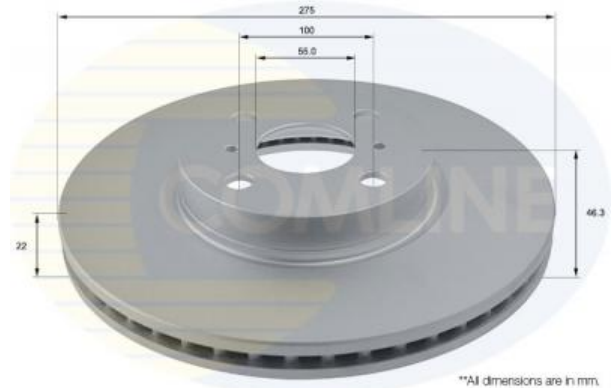

AUTO PARTS

Product Bulletin

ADC01142V - Brake disc

Vehicles

DAIHATSU, TOYOTA,

Technical Info

Brake Disc Thickness (mm)	22	Minimum Thickness (mm)	19
Brake Disc Type	Vented Disc	Number of Bores	2
Centering Diameter (mm)	55.0	Number of Holes	4
Fitting Position	Front Axle	Outer Diameter (mm)	275
Height (mm)	46.3	Pitch Circle	100