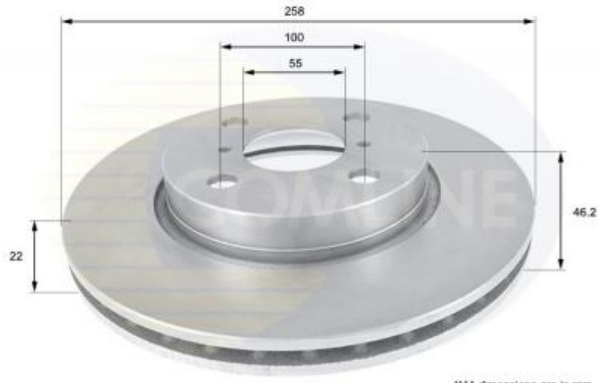

AUTO PARTS

Product Bulletin

ADC01133V - Brake disc

Vehicles

DAIHATSU, TOYOTA,

Technical Info

Brake Disc Thickness (mm)	22	Minimum Thickness (mm)	20
Brake Disc Type	Vented Disc	Number of Bores	2
Centering Diameter (mm)	55.0	Number of Holes	4
Fitting Position	Front Axle	Outer Diameter (mm)	258
Height (mm)	46.2	Pitch Circle	100