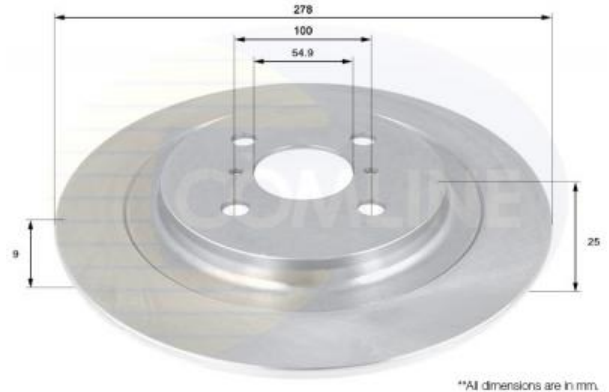

AUTO PARTS

Product Bulletin

ADC01132 - Brake disc

Vehicles

DAIHATSU, TOYOTA,

Technical Info

Brake Disc Thickness (mm)	9	Minimum Thickness (mm)	7
Brake Disc Type	Solid Disc	Number of Bores	2
Centering Diameter (mm)	54.9	Number of Holes	4
Fitting Position	Rear Axle	Outer Diameter (mm)	278
Height (mm)	25	Pitch Circle	100