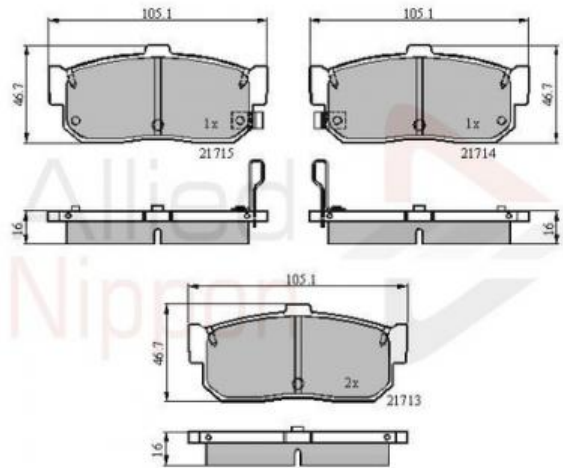

AUTO PARTS

Product Bulletin

ADB3955 - Brake pad set, disc brake

Vehicles

INFINITI, NISSAN,

Technical Info

Fitting Position	Rear Axle
Length (mm)	105.1
Part Info	With acoustic wear warning
Thickness (mm)	16
Width (mm)	46.7