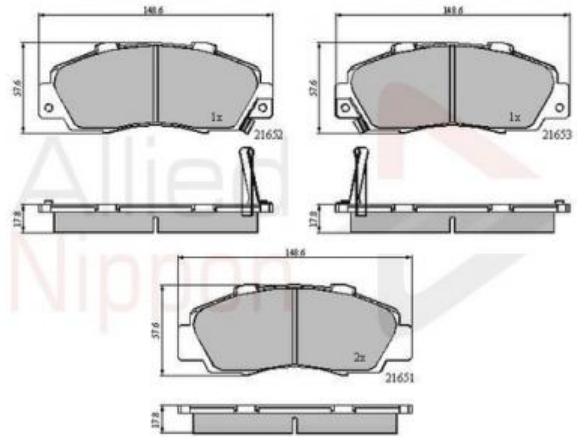

### Technical Info

<b>Fitting Position</b>	Front Axle
<b>Length (mm)</b>	148.6
<b>Part Info</b>	With acoustic wear warning
<b>Thickness (mm)</b>	17.8
<b>Width (mm)</b>	57.6