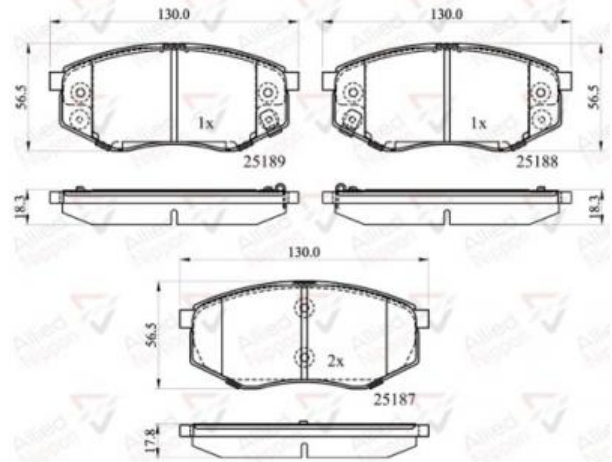

AUTO PARTS

Product Bulletin

ADB32194 - Brake pad set, disc brake

Vehicles

HYUNDAI, KIA,

Technical Info

Fitting Position	Front Axle
Length (mm)	130.0
Part Info	With acoustic wear warning
Thickness (mm)	17.8
Width (mm)	56.5