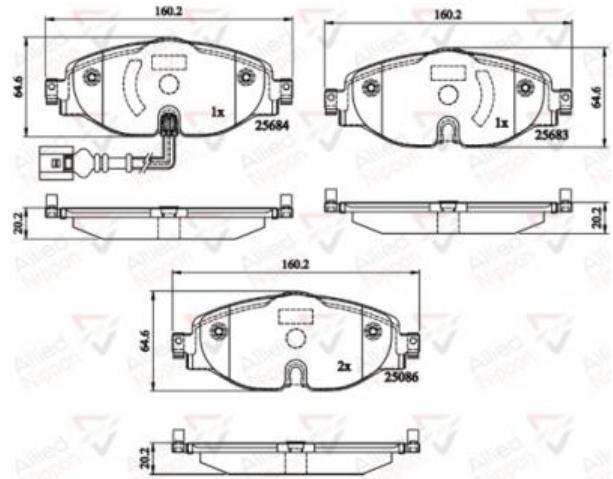

AUTO PARTS

Product Bulletin

ADB12158 - Brake pad set, disc brake

Vehicles

AUDI, SEAT, SKODA, VW,

Technical Info

Brake System_P	TRW
Fitting Position	Front Axle
Length (mm)	160.2
Part Info	With Fixed Wear Indicator
Thickness (mm)	20.2
Width (mm)	64.6