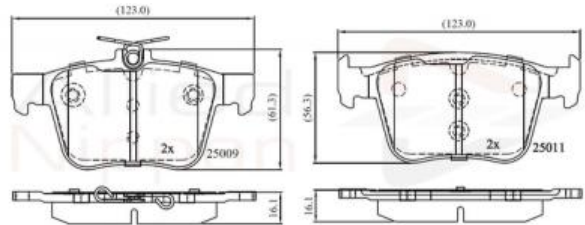

AUTO PARTS

Product Bulletin

ADB02157 - Brake pad set, disc brake

Vehicles

AUDI, SEAT, SKODA, VW,

Technical Info

Brake System_P	ATE
Fitting Position	Rear Axle
For PR number	1KY,1KJ
Length (mm)	123.0
Part Info	Without Wear Indicator
Thickness (mm)	16.1
Width (mm)	56.3
Width 2 (mm)	61.3