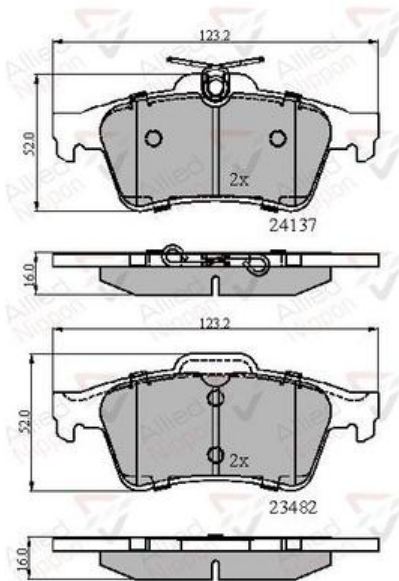

### Technical Info

Application Info	Not prepared for Wear Indicator
Brake System_P	Teves
Fitting Position	Rear Axle
Length (mm)	123.2
Part Info	Without Wear Indicator
Thickness (mm)	16.0
Width (mm)	52.0