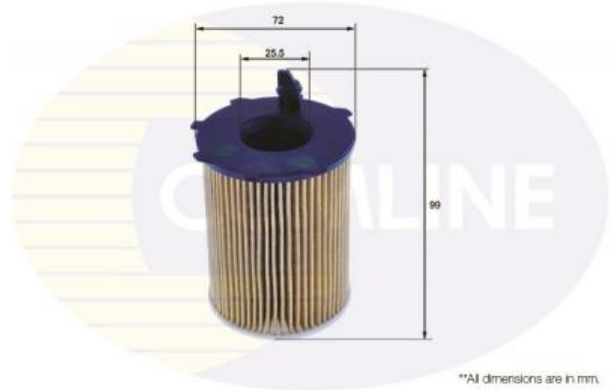

AUTO PARTS

Product Bulletin

EOF247 - Oil Filter

Vehicles

ALFA ROMEO, CHRYSLER, FIAT, LANCIA,

Technical Info

Filter Type	Filter Insert
Height (mm)	99
Inner Diameter 1 (mm)	25.5
Outer Diameter (mm)	72

Cross References