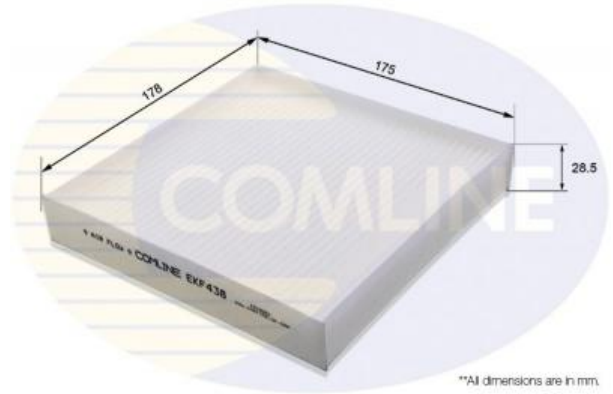

AUTO PARTS

Product Bulletin

EKF438 - Filter, interior air

Vehicles

KIA,

Technical Info

*All dimensions are in mm.

Cross References