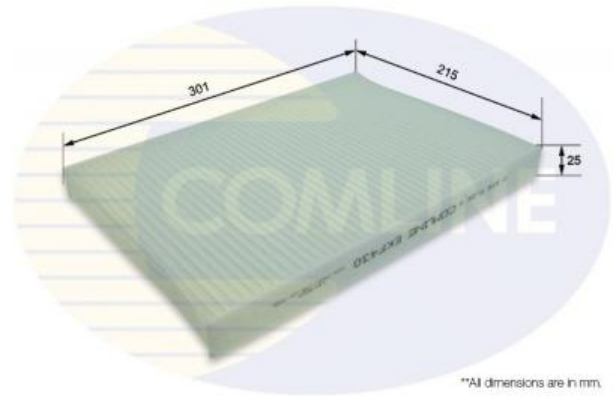

AUTO PARTS

Product Bulletin

EKF430 - Filter, interior air

Vehicles

ALFA ROMEO,

Technical Info

Height (mm) 25
 Length (mm) 301
 Width (mm) 215

*All dimensions are in mm.