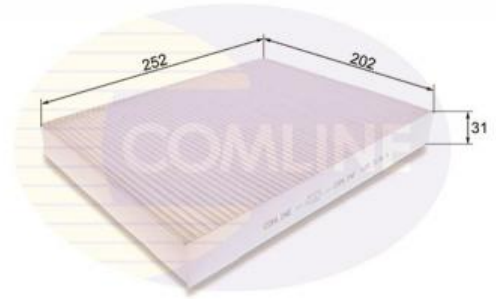

## Technical Info

Height (mm)	31
Length (mm)	252
Width (mm)	202

\*All dimensions are in mm.