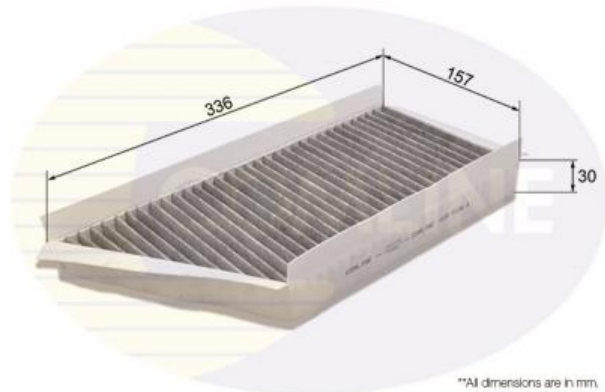

### Technical Info

<b>Filter Type</b>	Activated Carbon Filter
<b>Height (mm)</b>	30
<b>Length (mm)</b>	336
<b>Width (mm)</b>	157