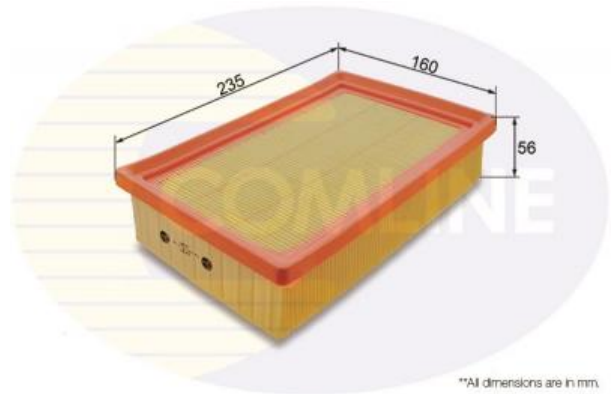

AUTO PARTS

Product Bulletin

EAF870 - Air Filter

Vehicles

CHEVROLET, OPEL, VAUXHALL,

Technical Info

Filter Type	Filter Insert
Height (mm)	56
Length (mm)	235
Width (mm)	160

*All dimensions are in mm.