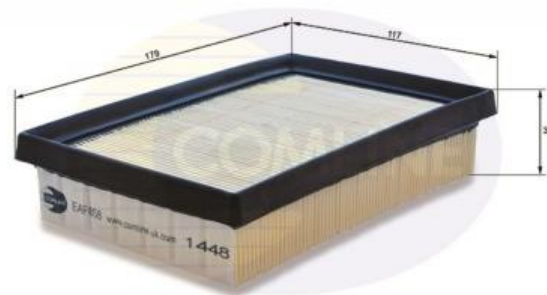

AUTO PARTS

Product Bulletin

EAF858 - Air Filter

Vehicles

CITROEN, PEUGEOT, TOYOTA,

Technical Info

Height (mm)	38
Length (mm)	179
Width (mm)	117

**All dimensions are in mm