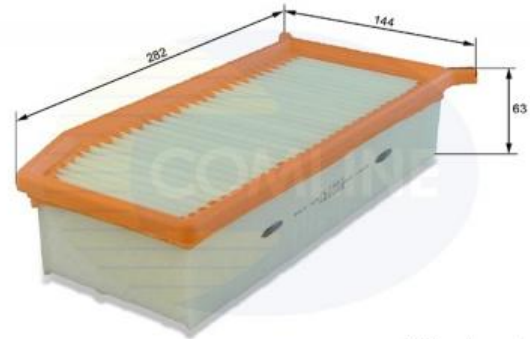

AUTO PARTS

Product Bulletin

EAF853 - Air Filter

Vehicles

DACIA, LADA, RENAULT,

Technical Info

Height (mm)	63
Length (mm)	282
Width (mm)	144

**All dimensions are in mm.