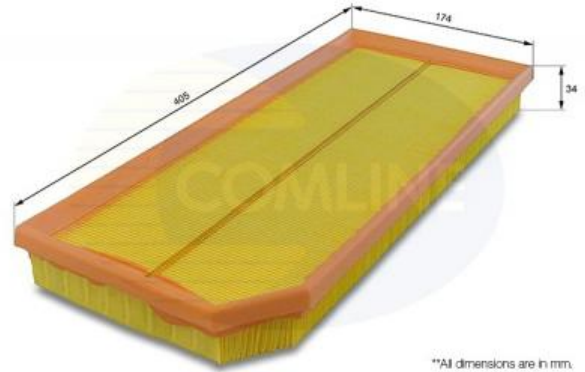

AUTO PARTS

Product Bulletin

EAF851 - Air Filter

Vehicles

AUDI, SEAT, VW,

Technical Info

Height (mm)	34
Length (mm)	405
Width (mm)	174

**All dimensions are in mm.