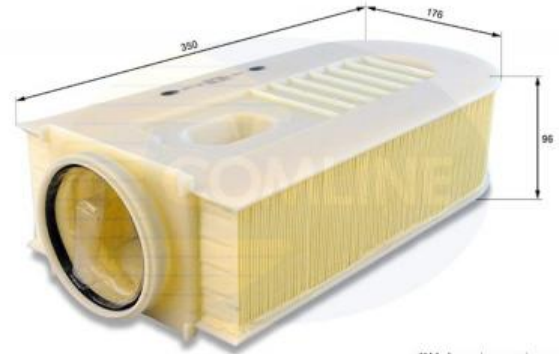

AUTO PARTS

Product Bulletin

EAF795 - Air Filter

Vehicles

MERCEDES-BENZ,

Technical Info

Height (mm) 96
 Length (mm) 350
 Width (mm) 176

**All dimensions are in mm.