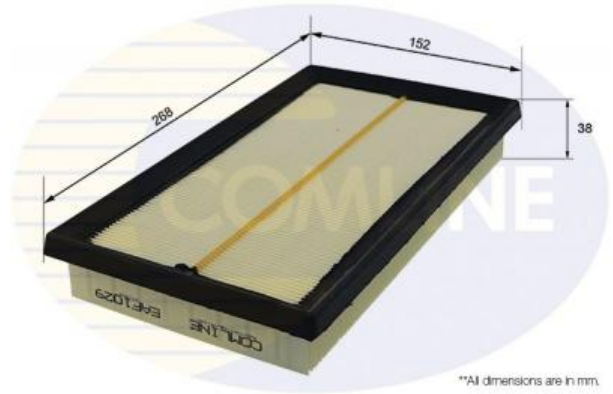

COMLINE

AUTO PARTS

Product Bulletin

EAF1029 - Air Filter

Vehicles

TOYOTA,

Technical Info

*All dimensions are in mm.