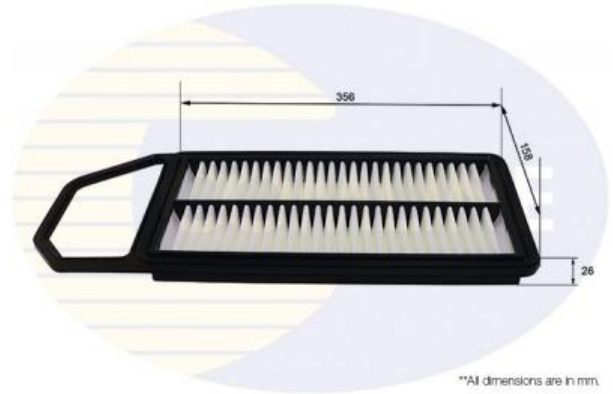

COMLINE

AUTO PARTS

Product Bulletin

EAF1028 - Air Filter

Vehicles

SUZUKI,

Technical Info

Cross References

ASHIKA	20-08-842	BLUE PRINT	ADK82254	JAPANPARTS	FA-842S
JAPKO	20842	SUZUKI	13780-68PA0	SUZUKI	13780M68PA0

Notes:

Manufacturers details are for guidance only. For pricing enquiries please contact our sales team on 01582 578 888