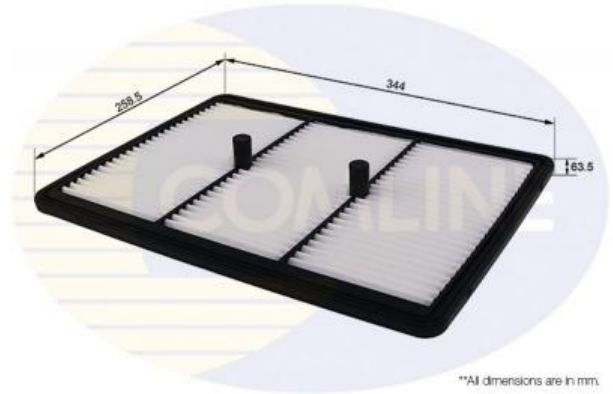

AUTO PARTS

Product Bulletin

EAF1024 - Air Filter

Vehicles

KIA

Technical Info

Cross References

1A First Automotive	A63822	AMC	HA-749	ASHIKA	20-0H-H38
BLUE PRINT	ADG022167	HERTH+BUSS JAKOPARTS	J1320560	HYUNDAI	28113G2100
JAPANPARTS	FA-H38S	JAPKO	20H38	KAISHIN	A10364
KAVO	HA-749	MULLERFILT	PA3822	PARTS-MALL	PAA-106