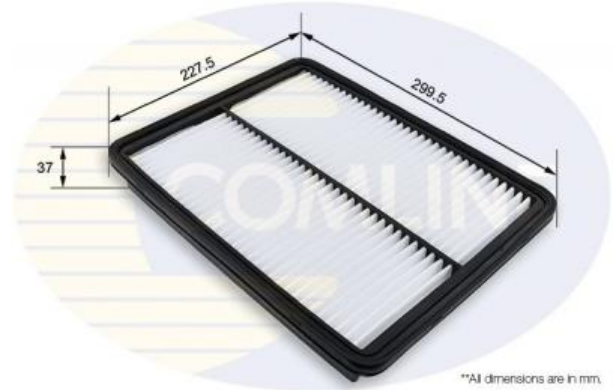

AUTO PARTS

Product Bulletin

EAF1016 - Air Filter

Vehicles

HYUNDAI, KIA,

Technical Info

Height (mm) 37
 Length (mm) 299.5
 Width (mm) 227.5

*All dimensions are in mm.