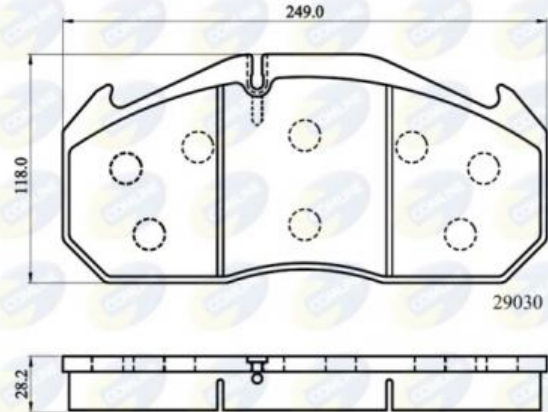

AUTO PARTS

Product Bulletin

CBP9014MK - Brake pad set, disc brake

Vehicles

Technical Info

Fitting Position	Front Axle;Rear Axle
Length (mm)	249.0
Notes	Complete with fitting kit
Thickness (mm)	28.2
Width (mm)	118.0