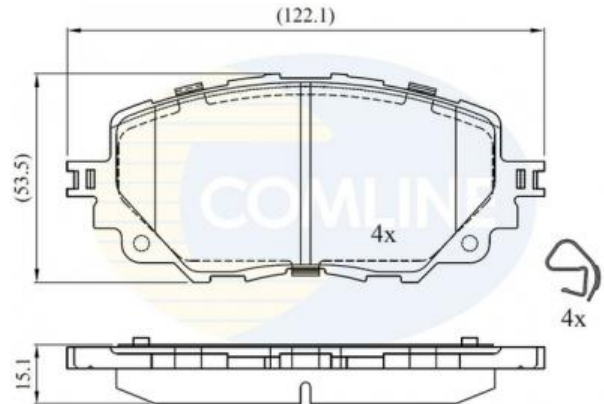

AUTO PARTS

Product Bulletin

CBP32447 - Brake pad set, disc brake

Vehicles

FIAT, MAZDA,

Technical Info

Fitting Position	Front Axle
Length (mm)	122.2
Part Info	With Fixed Wear Indicator
Thickness (mm)	14.5
Width (mm)	53.5