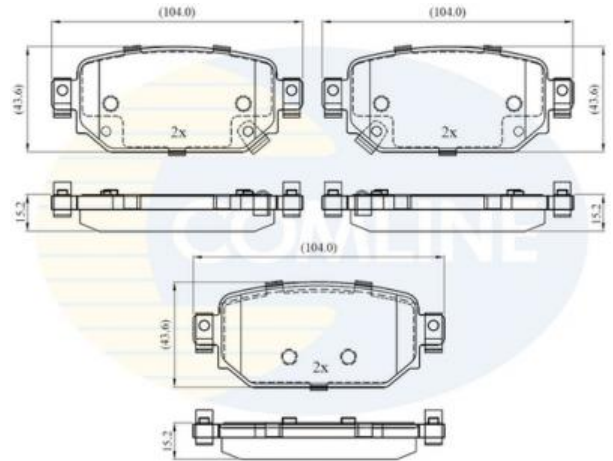

AUTO PARTS

Product Bulletin

CBP32442 - Brake pad set, disc brake

Vehicles

MAZDA,

Technical Info

Fitting Position	Rear Axle
Length (mm)	104.2
Part Info	With acoustic wear warning
Thickness (mm)	15.5
Width (mm)	43.6