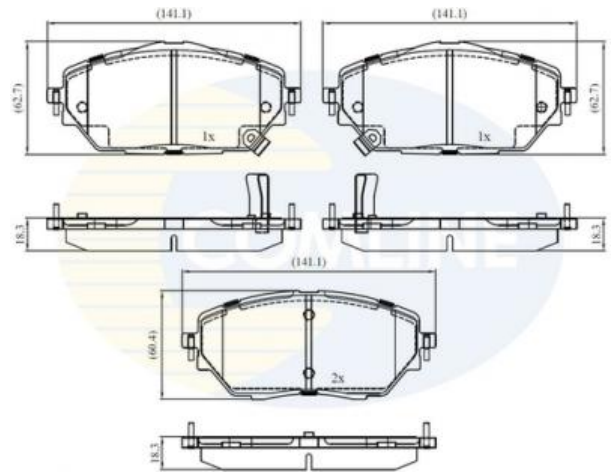

AUTO PARTS

Product Bulletin

CBP32438 - Brake pad set, disc brake

Vehicles

TOYOTA,

Technical Info

Fitting Position	Front Axle
Length (mm)	141.3
Part Info	With acoustic wear warning
Thickness (mm)	18.8
Width (mm)	59.7
Width 2 (mm)	60.0