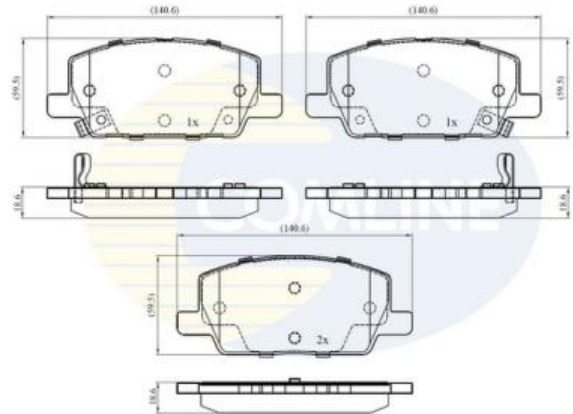

AUTO PARTS

Product Bulletin

CBP32437 - Brake pad set, disc brake

Vehicles

OPEL, VAUXHALL,

Technical Info

Fitting Position	Front Axle
Length (mm)	140.7
Part Info	With acoustic wear warning
Thickness (mm)	19.0
Width (mm)	59.7