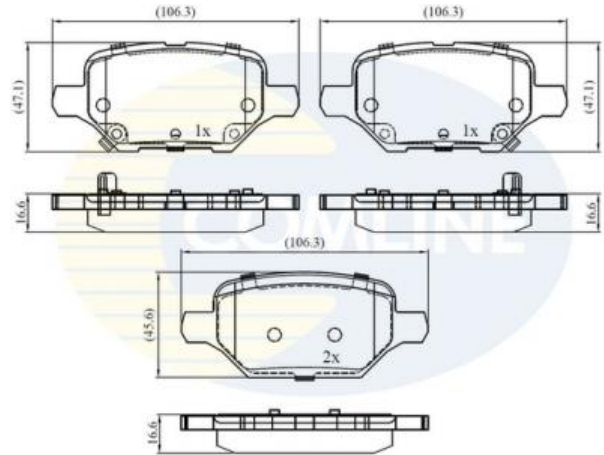

### Technical Info

Fitting Position	Rear Axle
Length (mm)	106.4
Part Info	With acoustic wear warning
Thickness (mm)	17.0
Width 2 (mm)	45.7