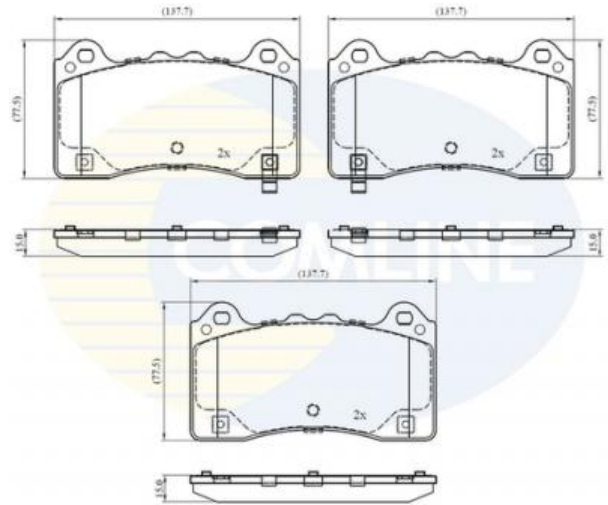

AUTO PARTS

Product Bulletin

CBP32424 - Brake pad set, disc brake

Vehicles

FORD

Technical Info

Fitting Position	Front Axle
Length (mm)	138
Part Info	With acoustic wear warning
Thickness (mm)	15
Width (mm)	77.5