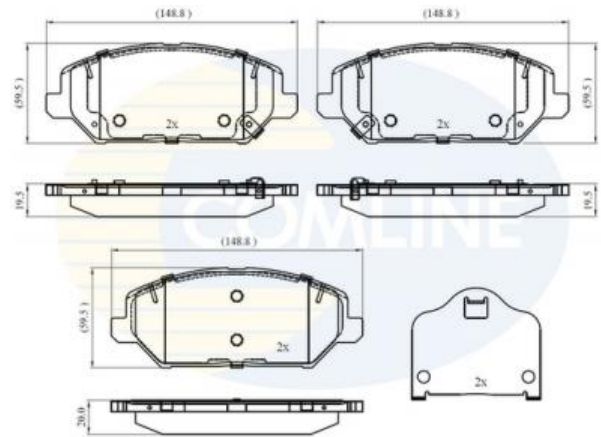

AUTO PARTS

Product Bulletin

CBP32409 - Brake pad set, disc brake

Vehicles

HYUNDAI,

Technical Info

Fitting Position	Front Axle
Length (mm)	148.8
Part Info	With acoustic wear warning
Thickness (mm)	19.5
Width (mm)	59.5