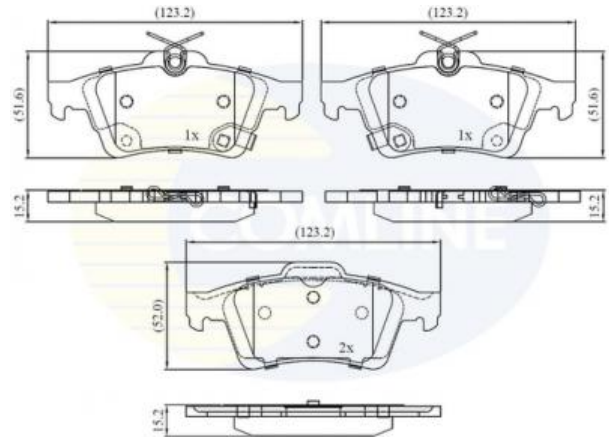

AUTO PARTS

Product Bulletin

CBP32397 - Brake pad set, disc brake

Vehicles

FORD, VOLVO,

Technical Info

Fitting Position	Rear Axle
Length (mm)	123
Notes	Number of wear Indicators - 2
Part Info	With acoustic wear warning
Thickness (mm)	15.2
Width 2 (mm)	51.6