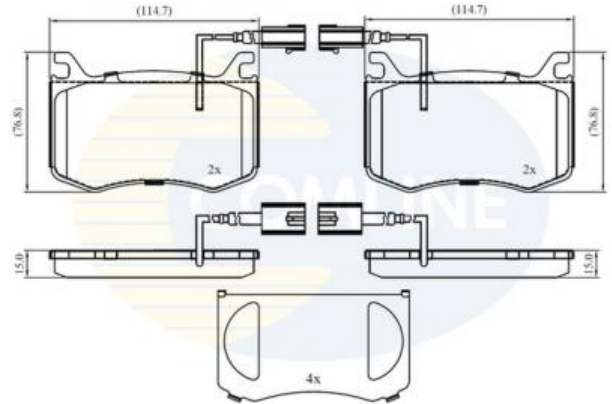

AUTO PARTS

Product Bulletin

CBP12422 - Brake pad set, disc brake

Vehicles

ALFA ROMEO,

Technical Info

Fitting Position	Front Axle
Length (mm)	114.5
Part Info	With Fixed Wear Indicator
Thickness (mm)	15.5
Width (mm)	76.6