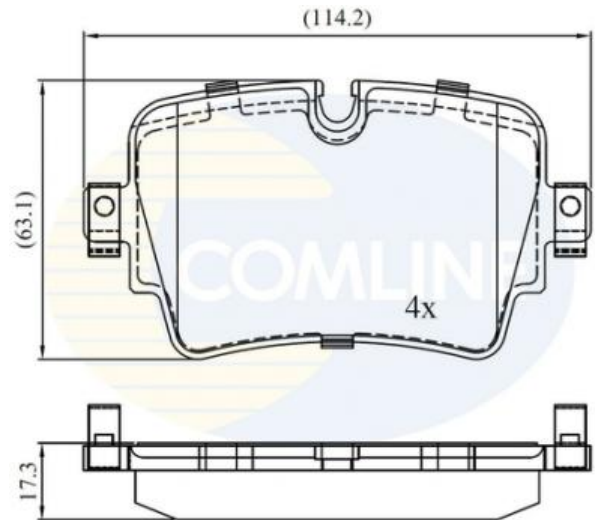

### Technical Info

Brake System_P	TRW
Fitting Position	Rear Axle
Length (mm)	114.2
Part Info	Prepared for wear indicator
Thickness (mm)	17.2
Width (mm)	62.9