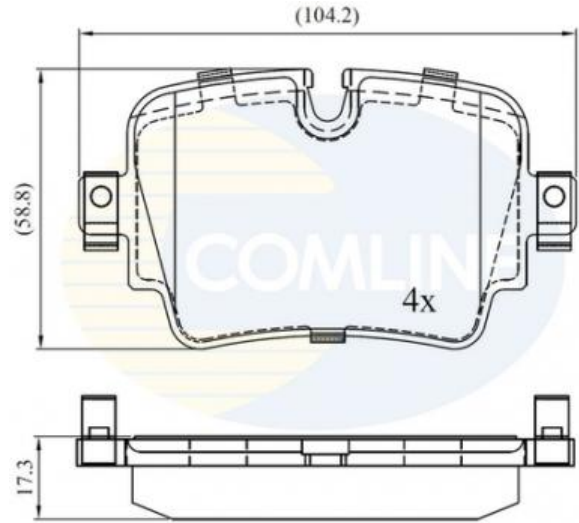

## CBP02454 - Brake pad set, disc brake

### Technical Info

Brake System_P	TRW
Fitting Position	Rear Axle
Length (mm)	104.2
Part Info	Prepared for wear indicator
Thickness (mm)	17.4
Width (mm)	57.9