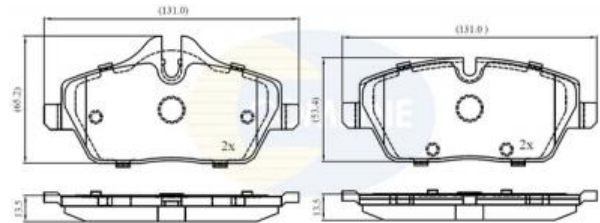

AUTO PARTS

Product Bulletin

CBP02444 - Brake pad set, disc brake

Vehicles

BMW,

Technical Info

Brake System_P	TRW
Fitting Position	Front Axle
Length (mm)	131
Part Info	Without Wear Indicator
Thickness (mm)	13.6
Width (mm)	53.4