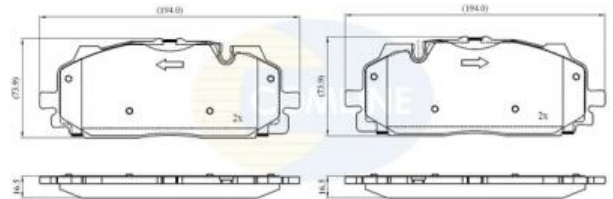

AUTO PARTS

Product Bulletin

CBP02443 - Brake pad set, disc brake

Vehicles

AUDI,

Technical Info

Fitting Position	Front Axle
Length (mm)	194
Thickness (mm)	16.6
Width (mm)	74

Cross References