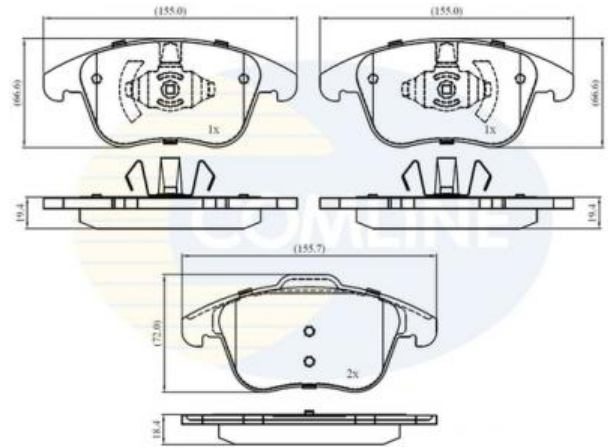

AUTO PARTS

Product Bulletin

CBP02441 - Brake pad set, disc brake

Vehicles

FORD,

Technical Info

Fitting Position	Front Axle
Length (mm)	155.2
Width 2 (mm)	72.0

Cross References