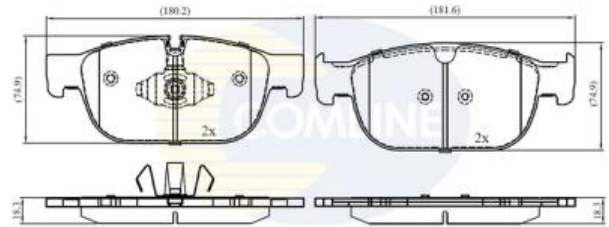

AUTO PARTS

Product Bulletin

CBP02399 - Brake pad set, disc brake

Vehicles

VOLVO,

Technical Info

Fitting Position	Front Axle
Length (mm)	180.2
Part Info	Prepared for wear indicator
Thickness (mm)	18.3
Width 2 (mm)	74.9