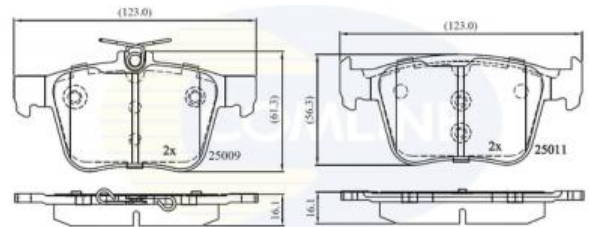

AUTO PARTS

Product Bulletin

CBP02157 - Brake pad set, disc brake

Vehicles

AUDI, SEAT, SKODA, VW,

Technical Info

Brake System_P	ATE
Fitting Position	Rear Axle
For PR number	1KY,1KJ
Length (mm)	123.0
Part Info	Without Wear Indicator
Thickness (mm)	16.1
Width (mm)	56.3
Width 2 (mm)	61.3