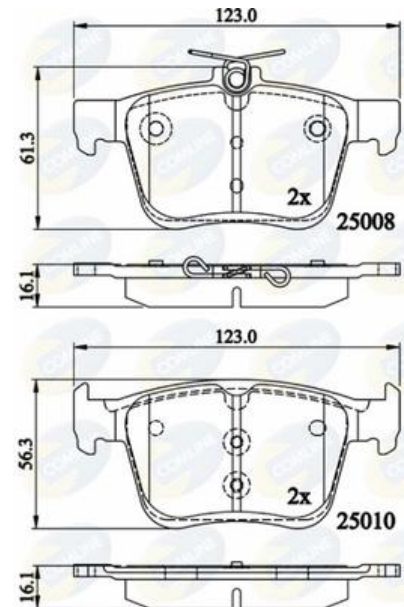

AUTO PARTS

Product Bulletin

CBP02156 - Brake pad set, disc brake

Vehicles

AUDI, SEAT, SKODA, VW,

Technical Info

| | |
|------------------|------------------------|
| Brake System_P | ATE |
| Fitting Position | Rear Axle |
| For PR number | 1KE |
| Length (mm) | 123.0 |
| Part Info | Without Wear Indicator |
| Thickness (mm) | 16.1 |
| Width (mm) | 56.3 |
| Width 2 (mm) | 61.3 |