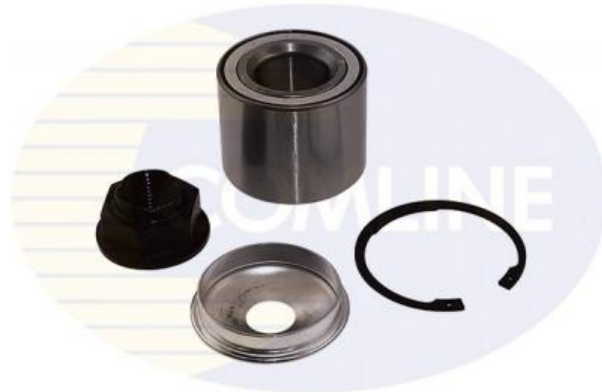

AUTO PARTS

Product Bulletin

CBK295 - Wheel bearing kit

Vehicles

DACIA, MERCEDES-BENZ, RENAULT,

Technical Info

Fitting Position	Rear Axle
Inner Diameter (mm)	30
Outer Diameter (mm)	62
Width (mm)	48

Cross References