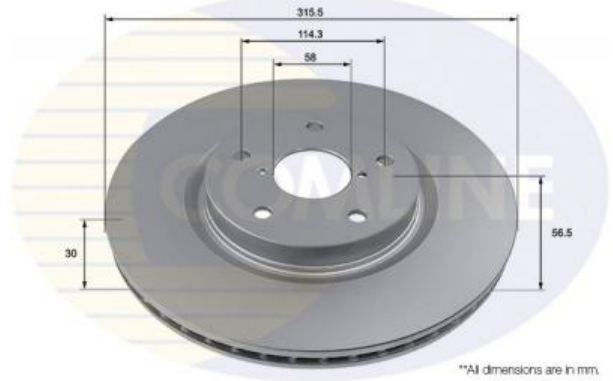

AUTO PARTS

Product Bulletin

ADC5036V - Brake disc

Vehicles

SUBARU,

Technical Info

Brake Disc Thickness (mm)	30	Minimum Thickness (mm)	28
Brake Disc Type	Vented Disc	Number of Bores	2
Centering Diameter (mm)	58	Number of Holes	5
Fitting Position	Front Axle	Outer Diameter (mm)	315.5
Height (mm)	56.5	Pitch Circle	114.3

**All dimensions are in mm.

Cross References

BLUE PRINT	ADS74336	DELPHI	BG9084	SUBARU	26300AL010
SUBARU	26300XA00A				

Notes:

Manufacturers details are for guidance only. For pricing enquiries please contact our sales team on 01582 578 888

Email: sales@comline.uk.com Web: www.comline.uk.com

AUTO PARTS

Product Bulletin

ADC5036V - Brake disc

Buyers Guide

Make/Model	Litre	CC	Engine	HP	Model Year	Fitted Period
SUBARU LEVORG	1.6	1599	Petrol	170	9/2015 >	
SUBARU OUTBACK (BS)	2.5	2498	Petrol	175	3/2015 >	
SUBARU TRIBECA (B9)	3.0	2999	Petrol	250	1/2005 >	
SUBARU TRIBECA (B9)	3.0	3000	Petrol	245	10/2006 >	
SUBARU TRIBECA (B9)	3.6	3630	Petrol	258	9/2007 >	
SUBARU TRIBECA (B9)	3.6	3630	Petrol	256	9/2009 >	