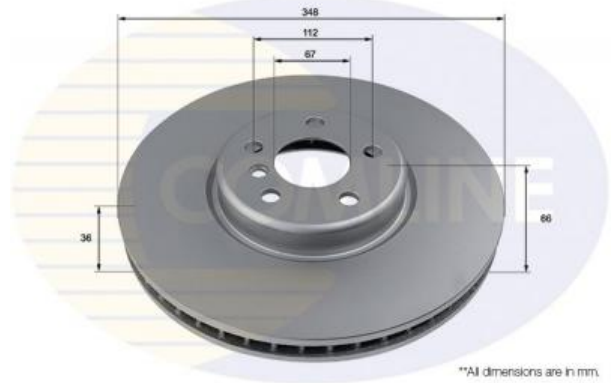

AUTO PARTS

Product Bulletin

ADC5030VR - Brake disc

Vehicles

BMW,

Technical Info

Brake Disc Thickness (mm)	36	Minimum Thickness (mm)	34.4
Brake Disc Type	Vented Disc	Number of Bores	1
Centering Diameter (mm)	67	Number of Holes	5
Fitting Position	Front Axle Right	Outer Diameter (mm)	348
Height (mm)	66	Pitch Circle	112

**All dimensions are in mm.

Cross References

BMW	34 11 6 860 912	BMW	34116860912	BREMBO	09.D095.13
------------	-----------------	------------	-------------	---------------	------------

Notes:

Manufacturers details are for guidance only. For pricing enquiries please contact our sales team on 01582 578 888