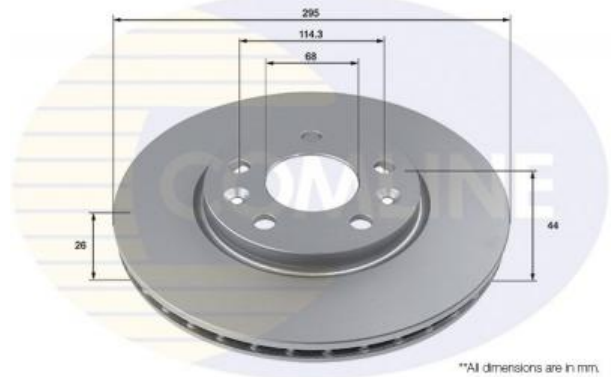

AUTO PARTS

Product Bulletin

ADC5007V - Brake disc

Vehicles

RENAULT,

Technical Info

| | | | |
|----------------------------------|-------------|-------------------------------|-------|
| Brake Disc Thickness (mm) | 26 | Minimum Thickness (mm) | 23.4 |
| Brake Disc Type | Vented Disc | Number of Bores | 2 |
| Centering Diameter (mm) | 68 | Number of Holes | 5 |
| Fitting Position | Front Axle | Outer Diameter (mm) | 295 |
| Height (mm) | 44 | Pitch Circle | 114.3 |

*All dimensions are in mm.

Cross References

| | | | | | |
|-------------------|-------------|----------------------|--------------|----------------|------------|
| A.B.S. | 18558 | ALLIED NIPPON | AND7289 | APEC | DSK3390 |
| MOTAQUIP | LVBD1872 | RENAULT | 4020 620 00R | RENAULT | 402062000R |
| ZIMMERMANN | 470.5406.20 | | | | |