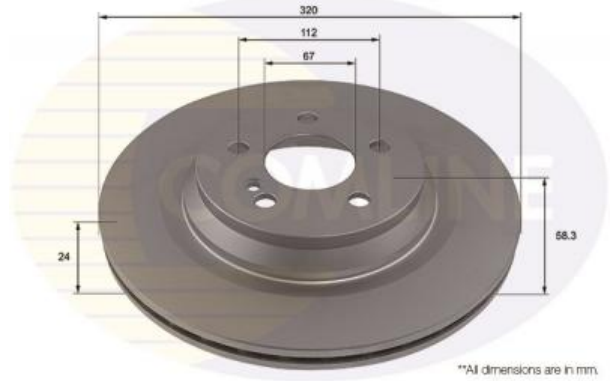

AUTO PARTS

Product Bulletin

ADC4084V - Brake disc

Vehicles

MERCEDES-BENZ,

Technical Info

Brake Disc Thickness (mm)	24	Minimum Thickness (mm)	21.4
Brake Disc Type	Vented Disc	Number of Bores	1
Centering Diameter (mm)	67	Number of Holes	5
Fitting Position	Rear Axle	Outer Diameter (mm)	320
Height (mm)	58.3	Pitch Circle	112