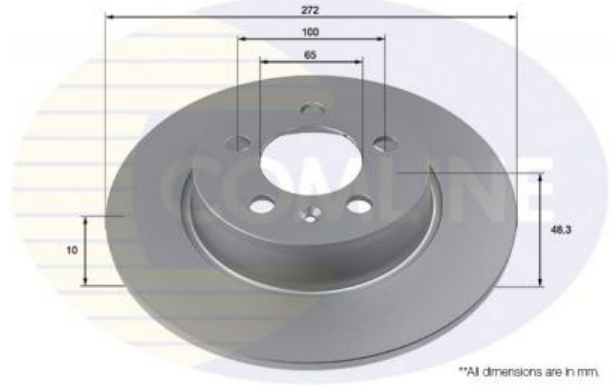

AUTO PARTS

Product Bulletin

ADC4066 - Brake disc

Vehicles

AUDI,

Technical Info

Brake Disc Thickness (mm)	10	Minimum Thickness (mm)	8
Brake Disc Type	Solid Disc	Number of Bores	1
Centering Diameter (mm)	65	Number of Holes	5
Fitting Position	Rear Axle	Outer Diameter (mm)	272
Height (mm)	48.3	Pitch Circle	100