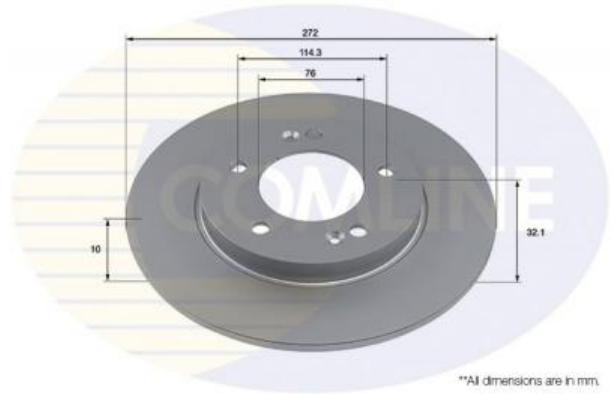

## ADC4064 - Brake disc

\*All dimensions are in mm.